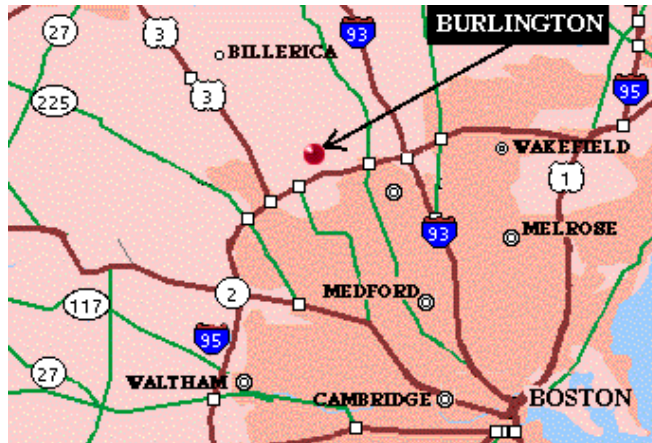

**DIRECTIONS TO
BURLINGTON HIGH SCHOOL
123 CAMBRIDGE STREET
BURLINGTON, MA 01803**

From South of Burlington:

- Traveling I-95/Route 128 North, take Exit 33B (3A North)
- Turn right onto 3A North
- At third set of lights, turn left into Burlington High School
- Follow driveway to visitor parking lot (1st lot on your right)

From North of Burlington:

- Traveling I-95/Route 128 South, take Exit 33B (3A North)
- Turn right at bottom of exit ramp into 3A North
- At third set of lights, turn left into Burlington High School
- Follow driveway to visitor parking lot (1st lot on your right)

From West of Burlington:

- From the Mass Pike take Exit 14
- Follow I-95/Route 128 North to Exit 33B (3A North)
- Turn right onto 3A North
- At third set of lights, turn left into Burlington High School
- Follow driveway to visitor parking lot (1st lot on your right)